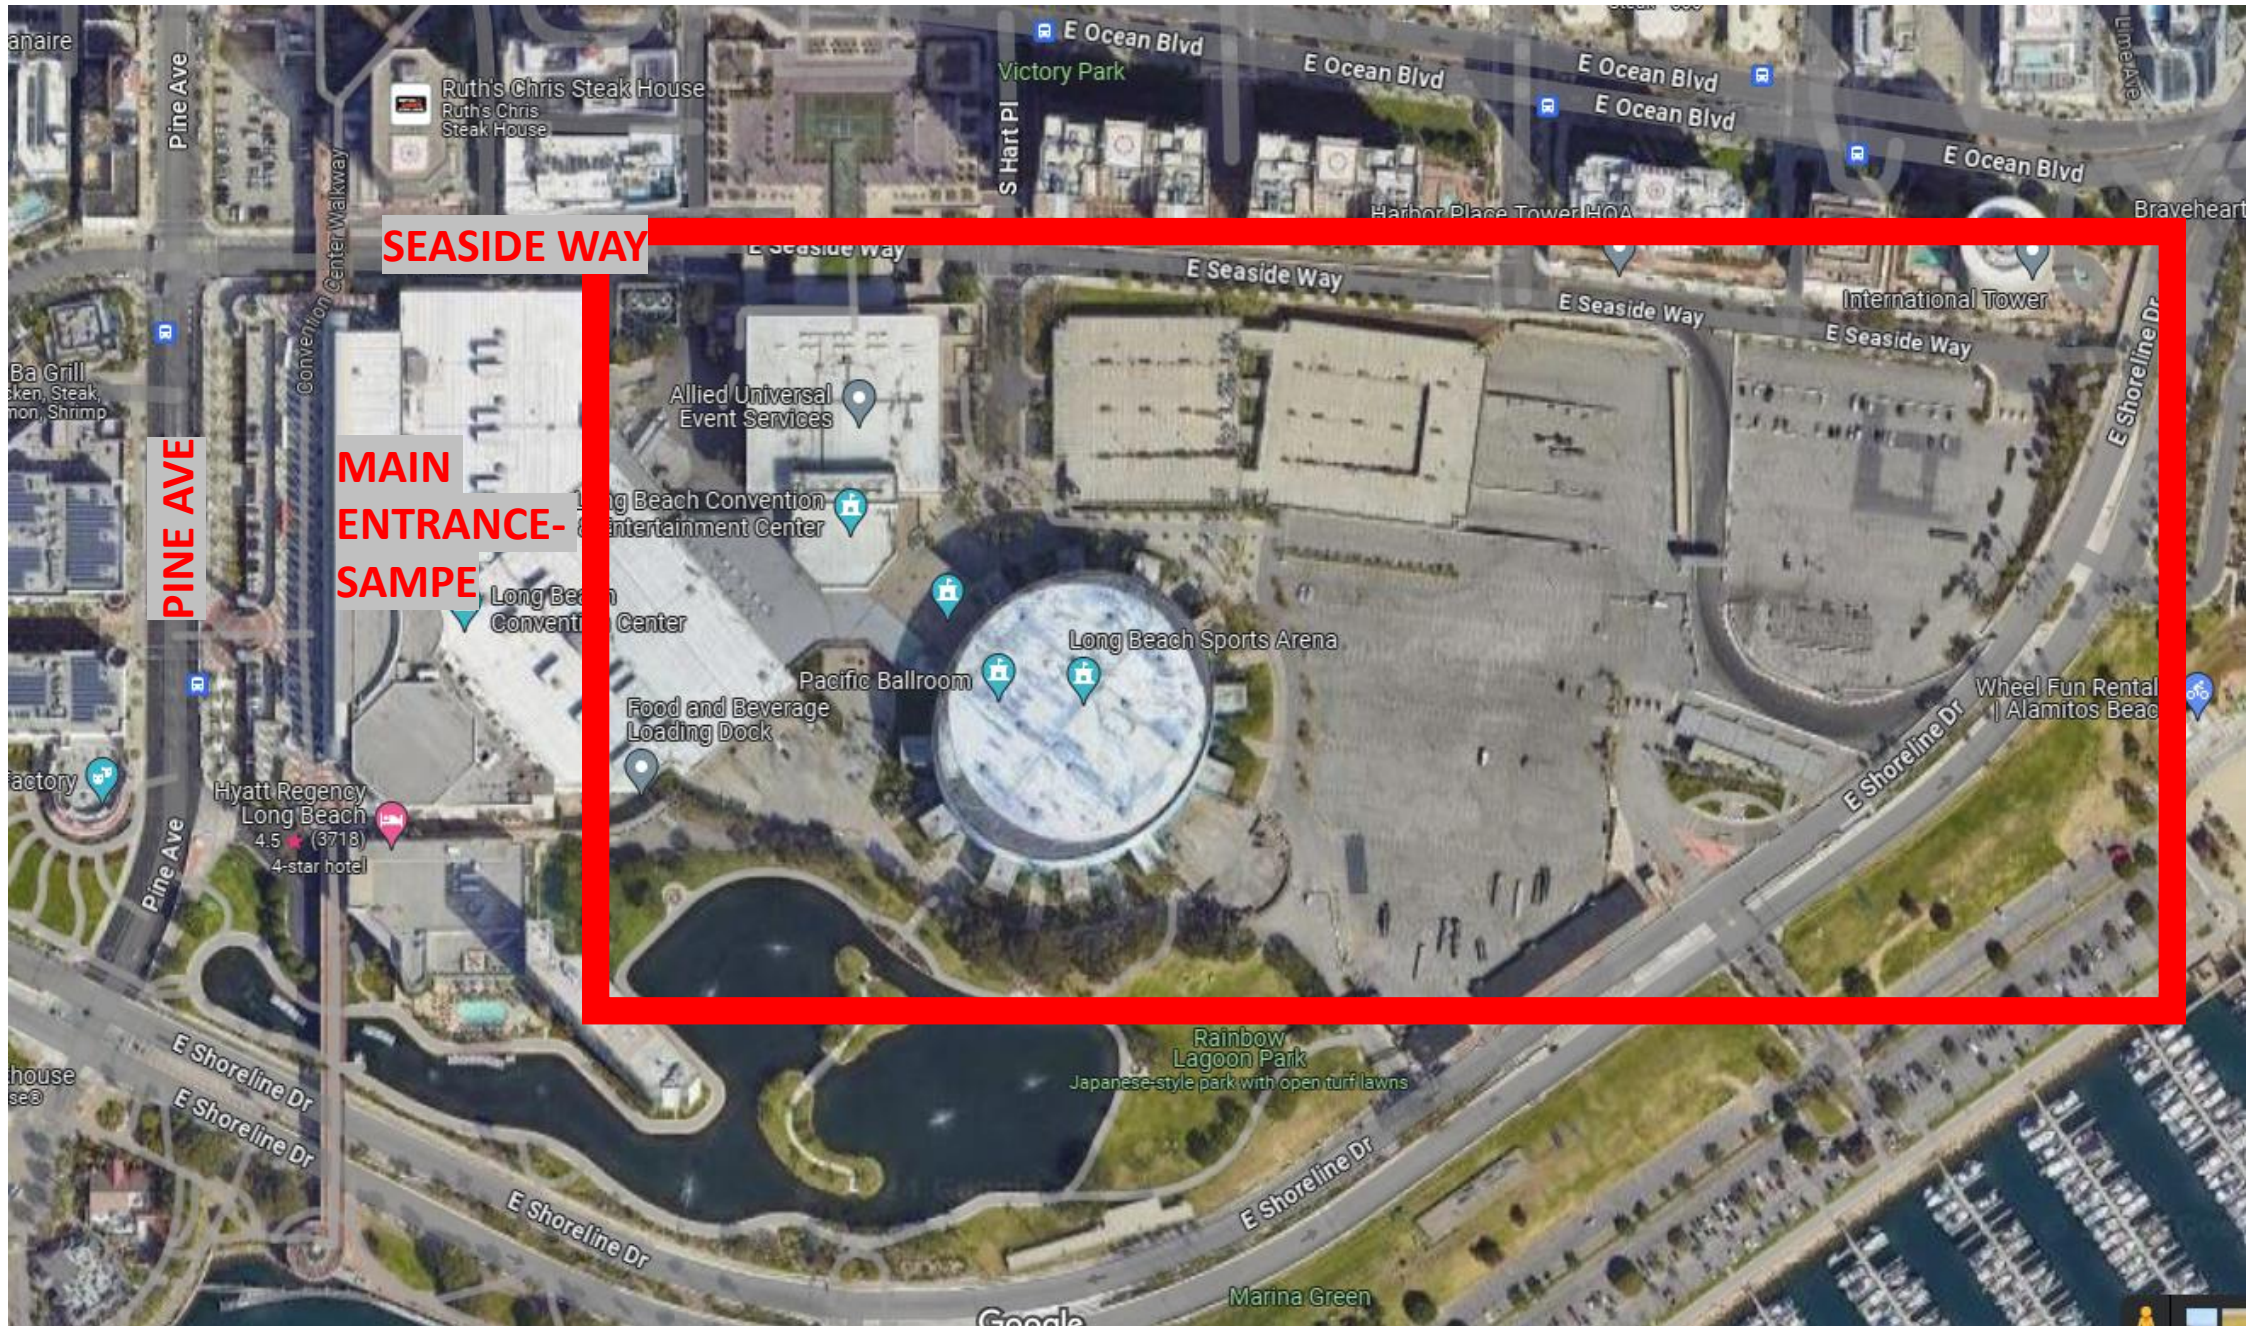

SAMPE Deco & Exhibitor Access Route

May 19, 2024

- Slide 1:
 - Overview of LBCC Property
- Slide 2:
 - Red square area zoomed in with landmarks noted
 - Yellow Arrow Route is the main path to South Loading Dock.
 - Freeman will be posted at the Freeman Entrance on Seaside Way

SEASIDE WAY

MAIN
ENTRANCE-
SAMPE

PINE AVE

SEASIDE WAY

FREEMAN ENTRANCE

400 Garage

Condo Pkg

Long Beach Grand Prix

Beach Lot

Main Lot

Arena Loading Dock

Service Road Booths

Main Lot Booths (Pride Pkg)

E Shoreline Dr

F&B / GBR Dock

South Dock

Elephant Lot

Rainbow Lagoon Park
Japanese-style park with open turf lawns

Service Road Entrance

Seastar Plaza